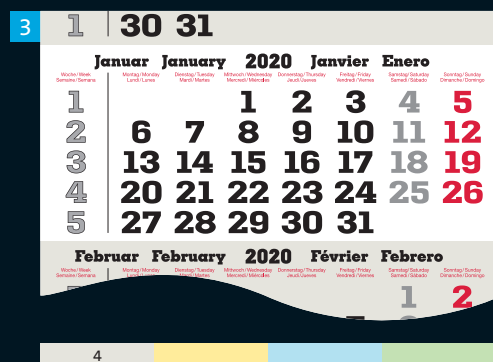

INTERNATIONAL
in 4 languages
DE-GB-FR-ES
without holidays