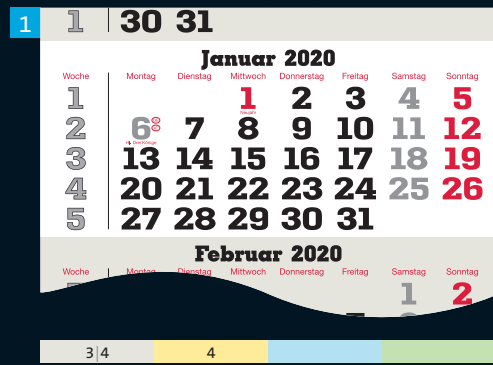

Datepad language selection – models planer

Datepad language selection – models dispo

GERMAN
with holidays:
DE (+ AT-CH)

SWISS
in 4 languages
DE-FR-IT-GB
with holidays:
CH + FL

GERMAN
with holidays:
DE (+ AT-CH)