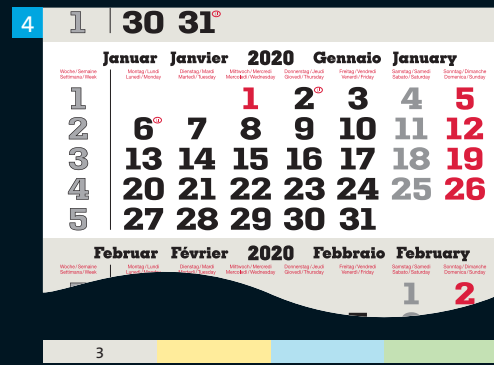

Datepad language selection – models planer

Datepad language selection – models dispo

GERMAN
with holidays:
DE (+ AT-CH)

SWISS
in 4 languages
DE-FR-IT-GB
with holidays:
CH + FL

GERMAN
with holidays:
DE (+ AT-CH)