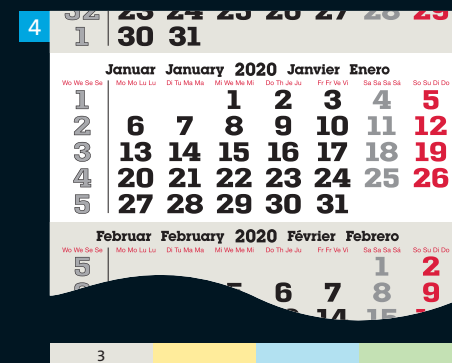

planer Magnum

dispo Cinco

GERMAN/
in 4 languages
DE-GB-FR-ES
with holidays:
DE (+ EU-CH-NO)

GERMAN/
trilingual
DE-GB-FR
with holidays:
DE

INTERNATIONAL
in 4 languages
DE-GB-FR-ES
without holidays

MULTILINGUAL
DE-GB-FR-PL
with holidays:
DE (+ EU-CH-NO)