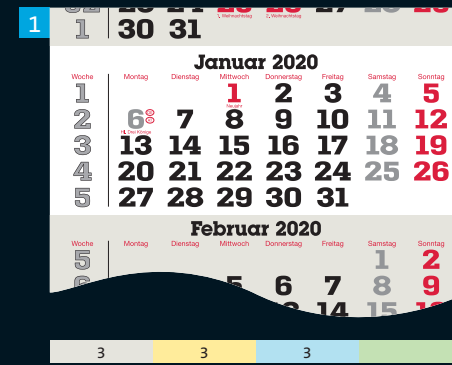

Datepad language selection – models planer

Datepad language selection – models dispo

GERMAN
with holidays:
DE (+ AT-CH)

SWISS
in 4 languages
DE-FR-IT-GB
with holidays:
CH + FL

GERMAN
with holidays:
DE (+ AT-CH)