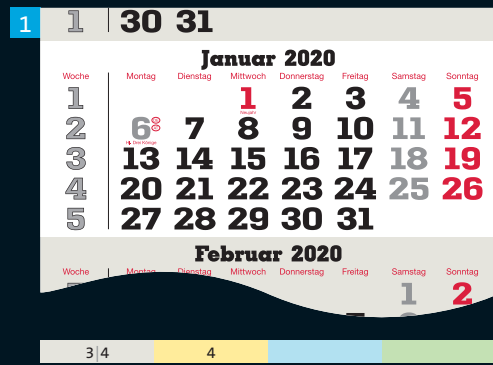

Datepad language selection – models planer

Datepad language selection – models dispo

GERMAN
with holidays:
DE (+ AT-CH)

SWISS
in 4 languages
DE-FR-IT-GB
with holidays:
CH + FL

GERMAN
with holidays:
DE (+ AT-CH)