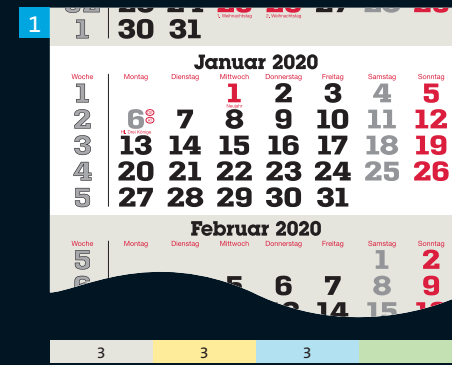

Datepad language selection – models planer

Datepad language selection – models dispo

GERMAN
with holidays:
DE (+ AT-CH)

SWISS
in 4 languages
DE-FR-IT-GB
with holidays:
CH + FL

GERMAN
with holidays:
DE (+ AT-CH)