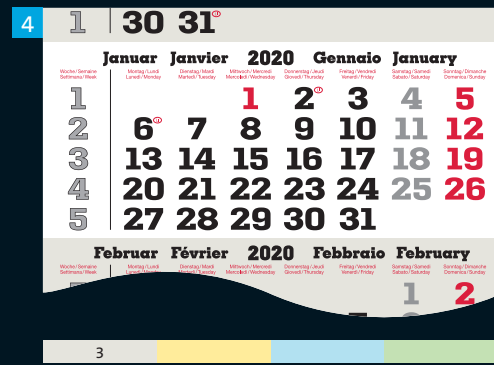

Datepad language selection – models planer

Datepad language selection – models dispo

GERMAN
with holidays:
DE (+ AT-CH)

SWISS
in 4 languages
DE-FR-IT-GB
with holidays:
CH + FL

GERMAN
with holidays:
DE (+ AT-CH)