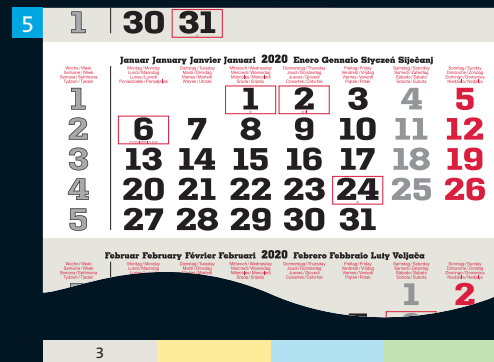

EURO
in 8 languages
DE-GB-FR-NL-ES-IT-
PL-HR
with holidays:
EU (+ CH-NO)