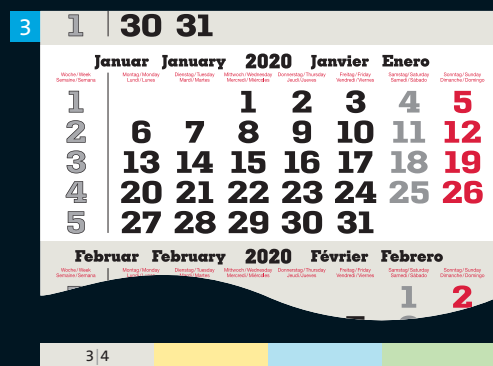

EURO
in 6 languages
DE-GB-FR-NL-ES-IT
with holidays:
EU (+ CH-NO-US-CA)

GERMAN/
in 4 languages
DE-GB-FR-ES
with holidays:
DE (+ EU-CH-NO)

EURO
in 8 languages
DE-GB-FR-NL-ES-IT-
PL-HR
with holidays:
EU (+ CH-NO)

GERMAN/
trilingual
DE-GB-FR
with holidays:
DE (+ AT-CH-GB-FR-
NL-BE)

SWISS
in 4 languages
DE-FR-IT-GB
with holidays:
CH + FL

INTERNATIONAL
in 4 languages
DE-GB-FR-ES
without holidays

GERMAN/
in 4 languages
DE-GB-FR-ES
with holidays:
DE (+ EU-CH-NO)