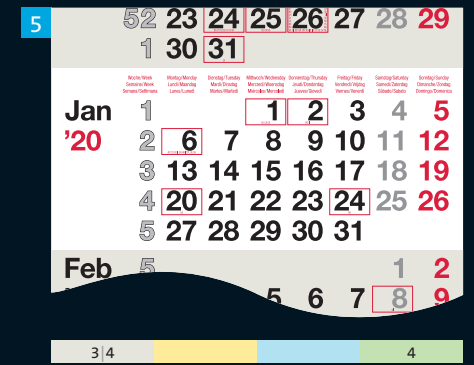

Datepad language selection – models planer

Datepad language selection – models dispo

GERMAN
with holidays:
DE (+ AT-CH)

SWISS
in 4 languages
DE-FR-IT-GB
with holidays:
CH + FL

GERMAN
with holidays:
DE (+ AT-CH)