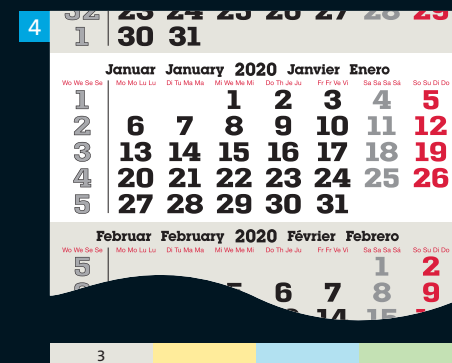

GERMAN
4plus
with holidays:
DE
and memo calendar

planer Magnum

dispo Cinco

GERMAN/
in 4 languages
DE-GB-FR-ES
with holidays:
DE (+ EU-CH-NO)

GERMAN/
trilingual
DE-GB-FR
with holidays:
DE

INTERNATIONAL
in 4 languages
DE-GB-FR-ES
without holidays

MULTILINGUAL
DE-GB-FR-PL
with holidays:
DE (+ EU-CH-NO)