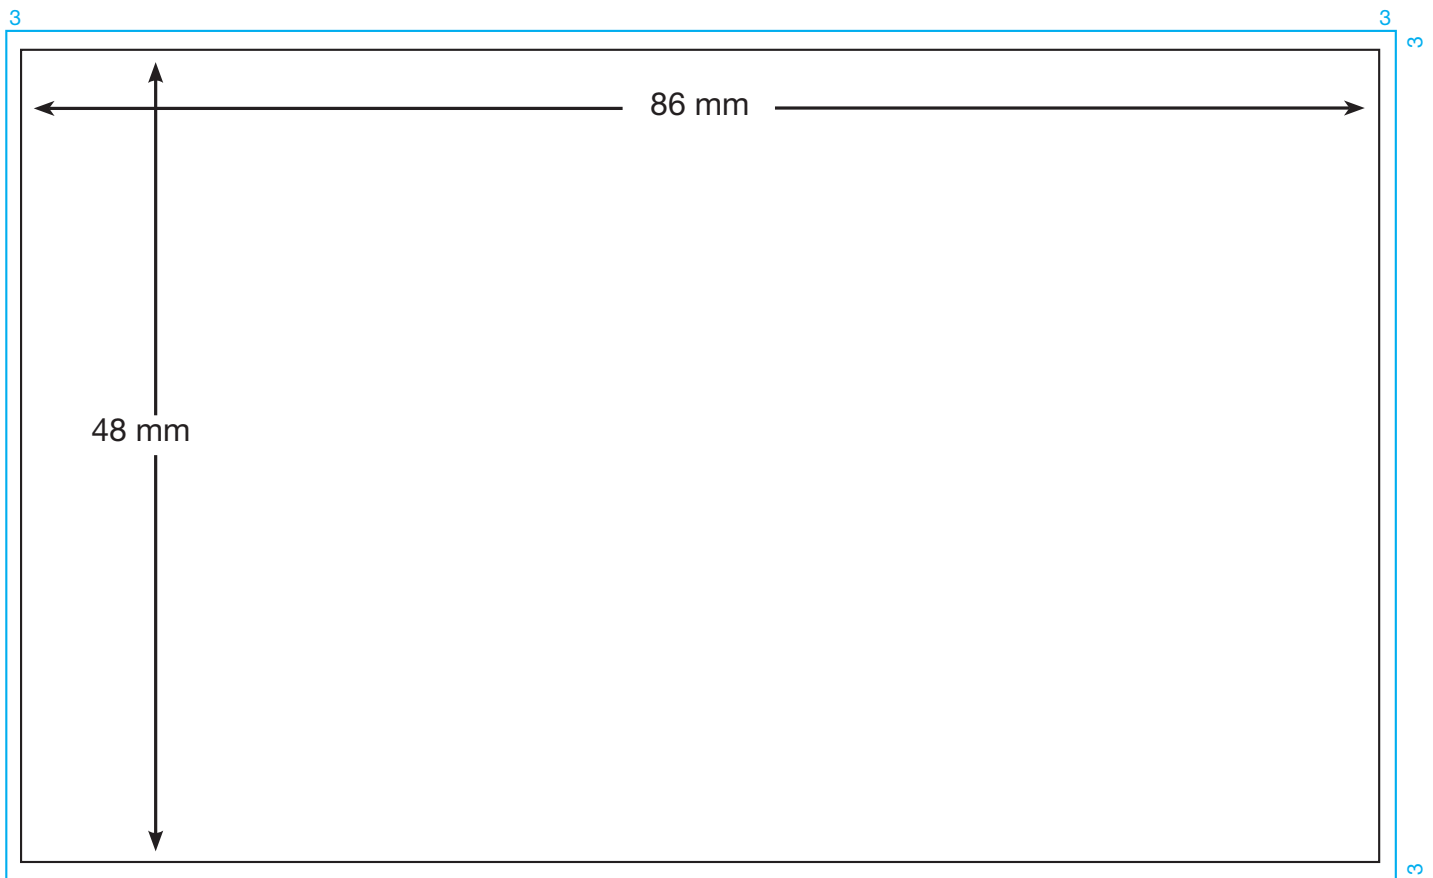

Please send us a 1.4 PDF (or higher)!

desk calendar **quadro**

Measurements including bleed = blue line
net advertising area = black line

Measurements for data production

net advertising area: 86 x 48 mm

including trim: **92 x 54 mm**

trim/bleed: 3 mm all around

terminic GmbH · Europaallee 15 · D-28309 Bremen
Phone +49 421/871450 · Fax +49 421/8714555
E-Mail (data-files): studio@terminic.eu
E-Mail: info@terminic.eu · www.terminic.eu