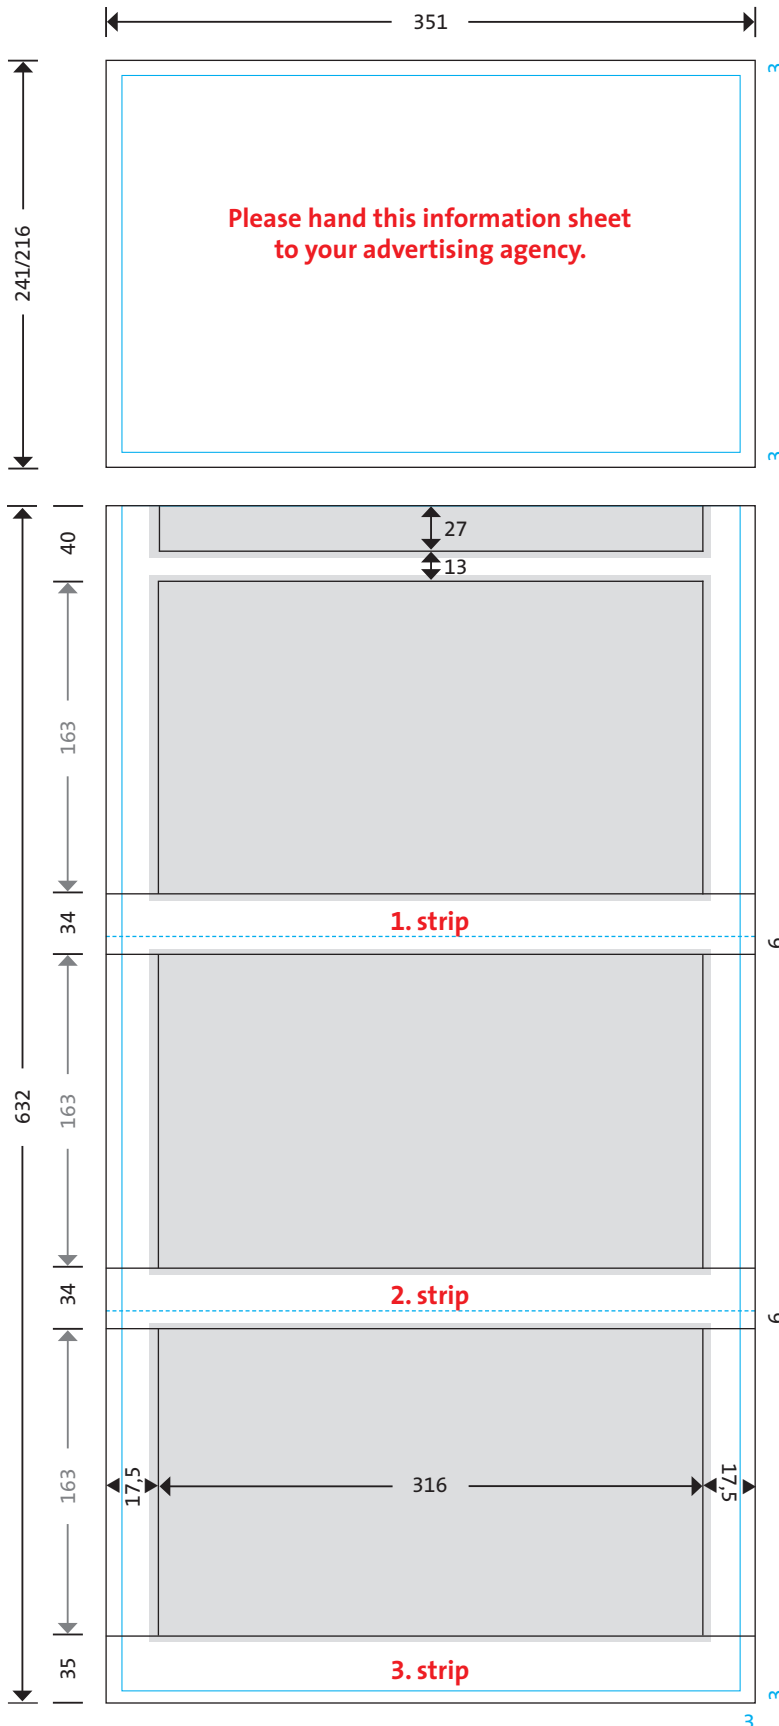

Please send us a 1.4 PDF (or higher) !

All sizes in mm and including trim.

super 2

blue line = calendar size 345 x 830/805 mm
 the dotted blue line shows the fold lines
 grey area = datepads

Measurements for data production.
 The black lines show the size including bleed.

Headboard 235 mm standard	net advertising area	345 x 235 mm
	including trim	351 x 241 mm

Headboard 210 mm on request	net advertising area	345 x 210 mm
	including trim	351 x 216 mm

1. Strip	net advertising area	345 x 30 mm
	including trim	351 x 34 mm

2. Strip	net advertising area	345 x 30 mm
	including trim	351 x 34 mm

3. Strip	net advertising area	345 x 30 mm
	including trim	351 x 35 mm

Grey area = openings for datepads 316 x 163 mm

datepads 320 x 167 mm

the datepad covered 2 mm of the advertising area

Printing on the edges to the right and left of the datepads is possible.

terminic GmbH · Europaallee 15 · D-28309 Bremen
 Phone +49 421/871450 · Fax +49 421/8714555
 E-Mail (data-files): studio@terminic.eu
 E-Mail: info@terminic.eu · www.terminic.eu