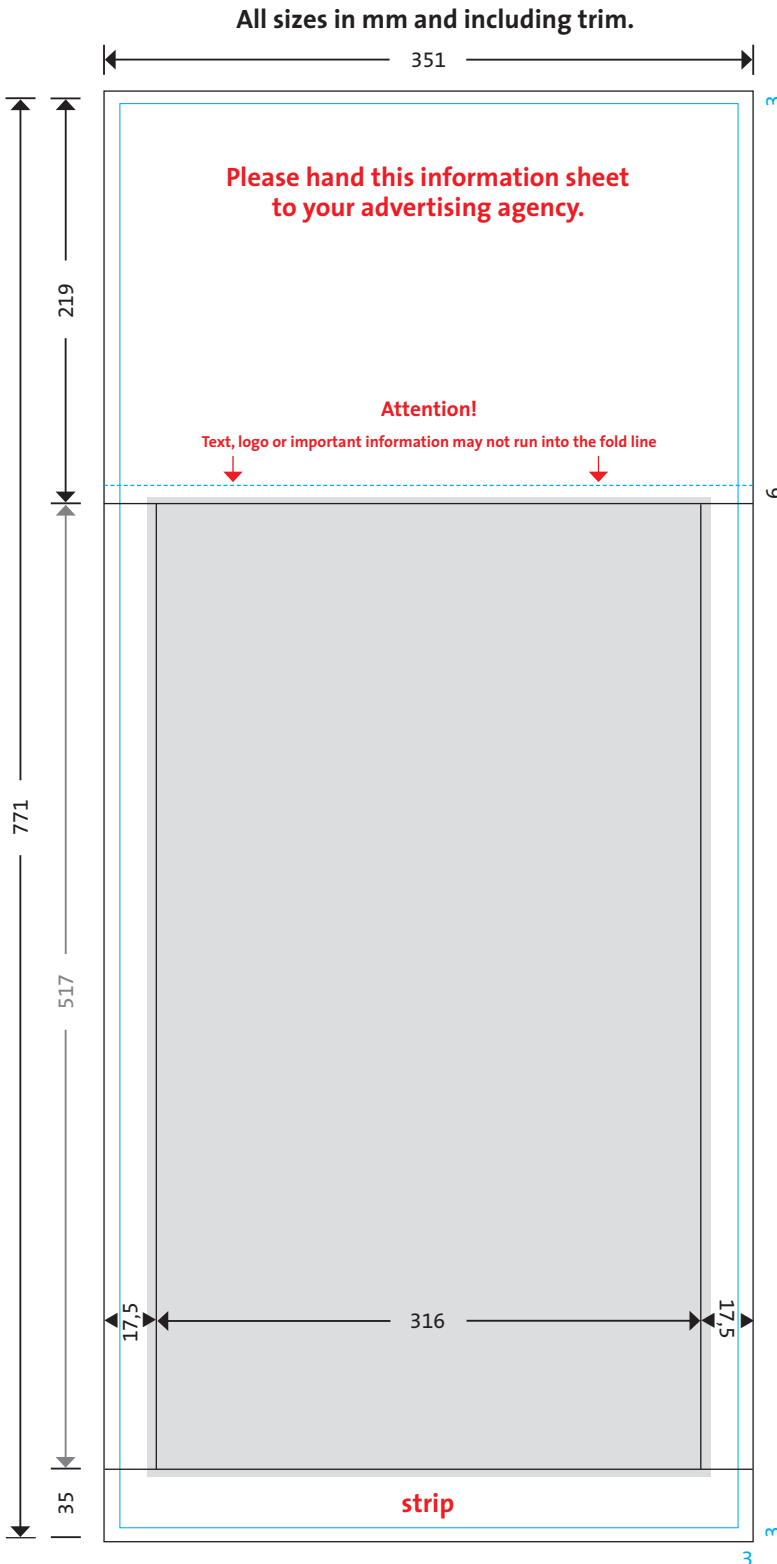

## super 101

blue line = calendar size 345 x 765 mm  
the dotted blue line shows the fold lines  
grey area = datepads

**Measurements for data production.**  
**The black lines show the size including bleed.**

Headboard	net advertising area	345 x 214 mm
	including trim	351 x 219 mm

Strip	net advertising area	345 x 30 mm
	including trim	351 x 35 mm

Grey area = openings for datepads	316 x 517 mm
datepads	320 x 521 mm

the datepad covered 2 mm of the advertising area

Printing on the edges to the right and left of the datepads is possible.

**terminic**®

terminic GmbH · Europaallee 15 · D-28309 Bremen  
Phone +49 421/871450 · Fax +49 421/8714555  
E-Mail (data-files): studio@terminic.eu  
E-Mail: info@terminic.eu · www.terminic.eu