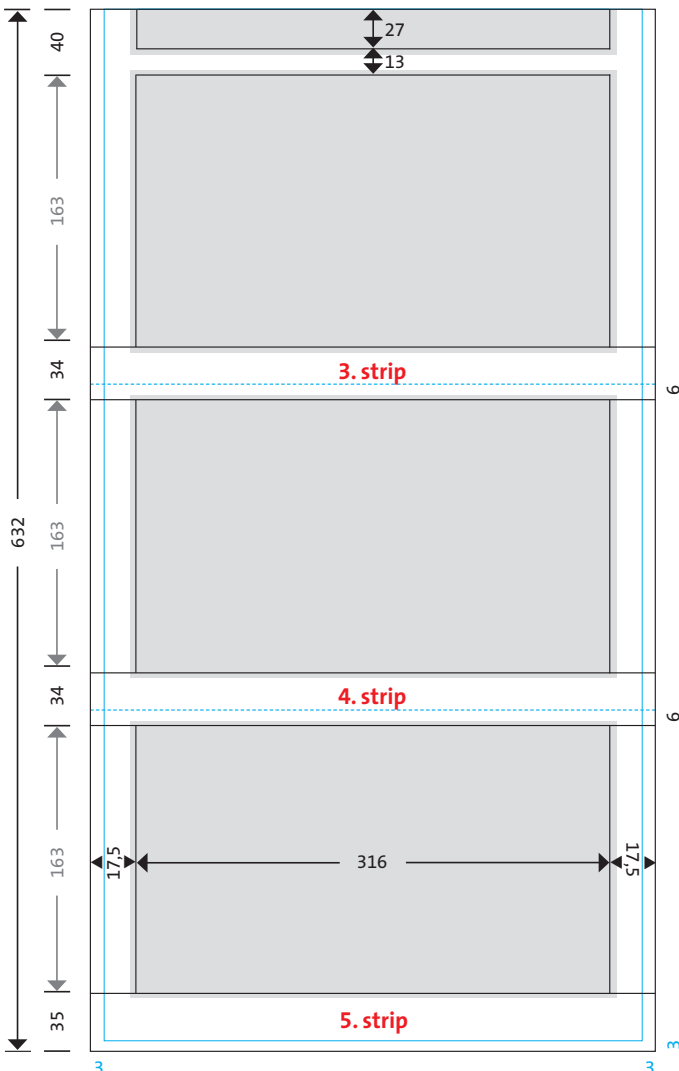

All sizes in mm and including trim.

super 1 cinco

blue line = calendar size 345 x 1203 mm
the dotted blue line shows the fold lines
grey area = datepads

Measurements for data production.
The black lines show the size including bleed.

Headboard	net advertising area	345 x 214 mm
	including trim	351 x 219 mm
1. Strip	net advertising area	345 x 30 mm
	including trim	351 x 34 mm
2. Strip	net advertising area	345 x 26 mm
	including trim	351 x 31 mm
3. Strip	net advertising area	345 x 30 mm
	including trim	351 x 34 mm
4. Strip	net advertising area	345 x 30 mm
	including trim	351 x 34 mm
5. Strip	net advertising area	345 x 30 mm
	including trim	351 x 35 mm

Grey area = openings for datepads 316 x 163 mm
datepads 320 x 167 mm

the datepad covered 2 mm of the advertising area

Printing on the edges to the right and left of the datepads is possible.

**Please send us a
1.4 PDF (or higher) !**