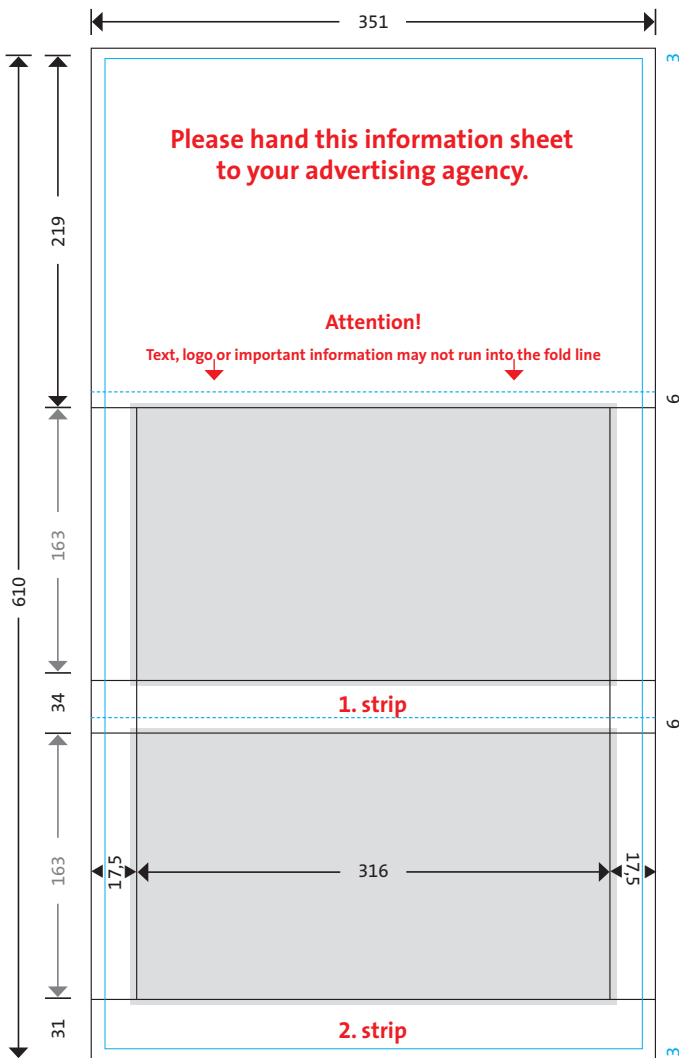

All sizes in mm and including trim.

super 1 cinco

blue line = calendar size 345 x 1203 mm
the dotted blue line shows the fold lines
grey area = datepads

Measurements for data production.
The black lines show the size including bleed.

Headboard	net advertising area	345 x 214 mm
	including trim	351 x 219 mm
1. Strip	net advertising area	345 x 30 mm
	including trim	351 x 34 mm
2. Strip	net advertising area	345 x 26 mm
	including trim	351 x 31 mm
3. Strip	net advertising area	345 x 30 mm
	including trim	351 x 34 mm
4. Strip	net advertising area	345 x 30 mm
	including trim	351 x 34 mm
5. Strip	net advertising area	345 x 30 mm
	including trim	351 x 35 mm

Grey area = openings for datepads 316 x 163 mm
datepads 320 x 167 mm

the datepad covered 2 mm of the advertising area

Printing on the edges to the right and left of the datepads is possible.

**Please send us a
1.4 PDF (or higher) !**